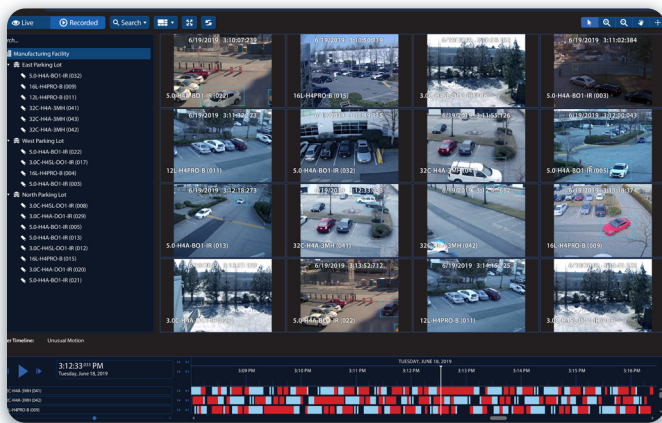

Using ACM™ and ACC™ software, you can instantly verify if a person seen carding in on camera matches the ID photo associated with the access card they're using, then lock or unlock the door right from your ACC dashboard.

From the same screen you can search for that person by using our Identity Search feature.

Using the video from the most recent time they carded in, you can easily use Avigilon Appearance Search™ technology to help find their current location on-site or to see where else they have been. It's that simple.

ACC SOFTWARE FEATURES

POWERFUL SEARCH

Avigilon Appearance Search technology sorts through hours of video with ease to quickly locate a specific person or vehicle of interest across an entire facility in near real-time.

FOCUS OF ATTENTION INTERFACE

A cutting-edge user interface for live video monitoring that leverages AI and video analytics technologies to determine what information is important and should be presented to security operators.