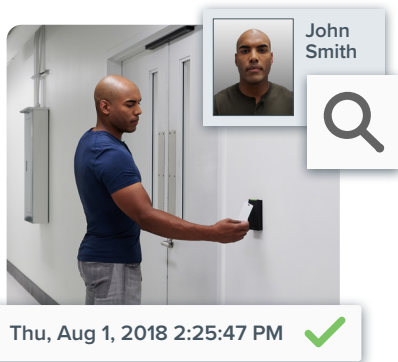

ACC AND ACM UNIFICATION

ACCESS CONTROL THAT WORKS SEAMLESSLY WITH VIDEO SECURITY

Our Access Control Manager (ACM) system integrates with Avigilon Control Center (ACC) video management software to provide you with one simple, powerful and unified security solution to help you focus on what matters most.

Using ACM™ and ACC™ software, you can instantly verify if a person seen carding in on camera matches the ID photo associated with the access card they're using, then lock or unlock the door right from your ACC dashboard.

From the same screen you can search for that person by using our Identity Search feature.

Using the video from the most recent time they carded in, you can easily use Avigilon Appearance Search™ technology to help find their current location on-site or to see where else they have been. It's that simple.

FOCUS OF ATTENTION INTERFACE

A cutting-edge user interface for live video monitoring that leverages AI and video analytics technologies to determine what information is important and should be presented to security operators.