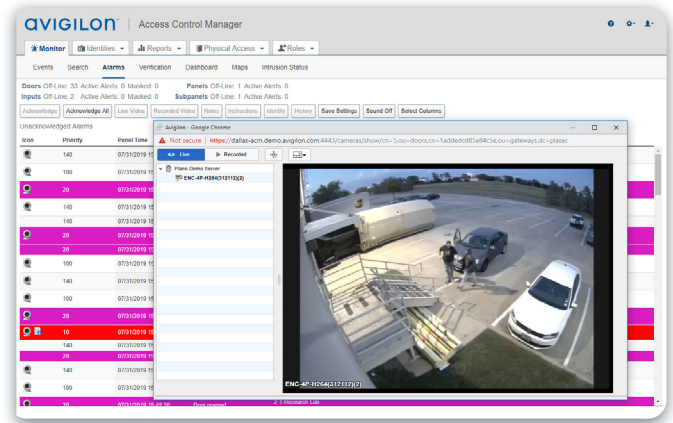

ACM SYSTEM FEATURES

100% BROWSER-BASED SYSTEM

No server or client software installation required, delivering a ready-to-deploy solution that saves you time.

OPEN-PLATFORM HARDWARE

Integrates with hardware from Mercury Security and HID Global® that scales from just a few readers to larger, more distributed installations.

COMBINED FOR A POWERFUL SECURITY SOLUTION

IDENTITY SEARCH

Enables fast search for a person of interest using their ACM cardholder information. You can then use Avigilon Appearance Search technology to determine that person's current or previous location on site.

QUICK ACTION

ACM generated door events allow you to create rule-based actions and notifications for quick on-site responses, including immediate facility lockdown.

For more information visit [avigilon.com/acc](https://www.avigilon.com/acc)

Some images of product features and user interfaces have been simulated for illustrative purposes.

© 2020, Avigilon Corporation. All rights reserved. AVIGILON, the AVIGILON logo, AVIGILON CONTROL CENTER, ACC, ACCESS CONTROL MANAGER, ACM and AVIGILON APPEARANCE SEARCH are trademarks of Avigilon Corporation. HID and HID Global are trademarks or registered trademarks of HID Global, ASSA ABLOY AB, or its affiliate(s) in the U.S. or other countries. MOTOROLA, MOTO, MOTOROLA SOLUTIONS, and the Stylized M Logo are trademarks or registered trademarks of Motorola Trademark Holdings, LLC and are used under license. All other trademarks are the property of their respective owners. 04-2020