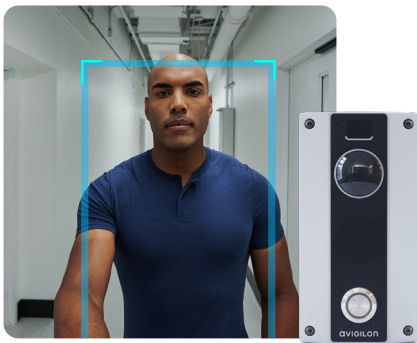

ACC AND ACM UNIFICATION

ACCESS CONTROL THAT WORKS SEAMLESSLY WITH VIDEO SECURITY

Our Access Control Manager (ACM) system integrates with Avigilon Control Center (ACC) video management software to provide you with one simple, powerful and unified security solution to help you focus on what matters most.

Using ACM™ and ACC™ software, you can instantly verify if a person seen carding in on camera matches the ID photo associated with the access card they're using, then lock or unlock the door right from your ACC dashboard.

From the same screen you can search for that person by using our Identity Search feature.

Using the video from the most recent time they carded in, you can easily use Avigilon Appearance Search™ technology to help find their current location on-site or to see where else they have been. It's that simple.

FOCUS OF ATTENTION INTERFACE

A cutting-edge user interface for live video monitoring that leverages AI and video analytics technologies to determine what information is important and should be presented to security operators.