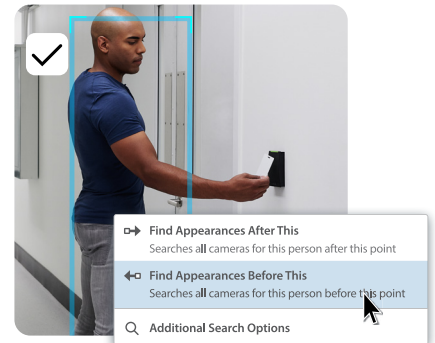

Using ACM™ and ACC™ software, you can instantly verify if a person seen carding in on camera matches the ID photo associated with the access card they're using, then lock or unlock the door right from your ACC dashboard.

From the same screen you can search for that person by using our Identity Search feature.

Using the video from the most recent time they carded in, you can easily use Avigilon Appearance Search™ technology to help find their current location on-site or to see where else they have been. It's that simple.

FOCUS OF ATTENTION INTERFACE

A cutting-edge user interface for live video monitoring that leverages AI and video analytics technologies to determine what information is important and should be presented to security operators.